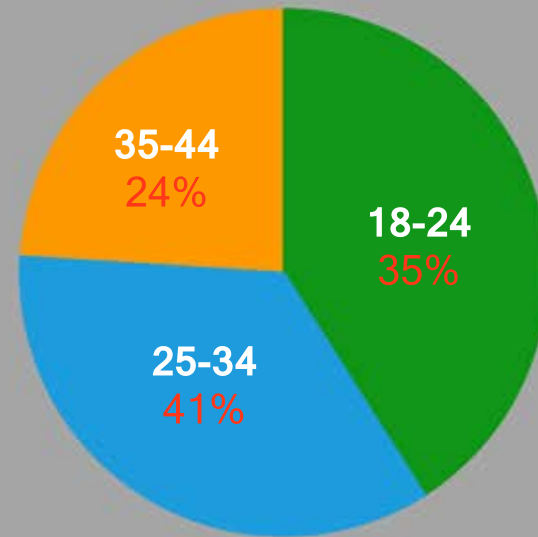

massive platform
presence

5 global offices
with **100+** employees

OUR AUDIENCE

First to know
about new things

92%
Attended college

84% 21+ in USA

Spent more on travel in
the last year despite
economy

Age

Enjoy a drink 2 or more
nights a week

Spend over **\$200** on
clothes on an average
shopping trip

AD PRODUCTS

MOBILE ADS

BANNERS

HI-IMPACT
DISPLAY

PRE-ROLL

SOCIAL
MEDIA

RATE CARD

Ad Type	Pixel Size (w x h)	Rate Per Week (\$)	Rate Per Month (\$)	Rate Per Year (\$)	File Size (gif / jpg)
HOME PAGE					
Universal Board (top)	300 by 250		2600	24000	45k
Universal Board (bottom)	300 by 250		2500	23000	45k
Universal Board (buyout)	300 by 500		4000	40000	45k
Leaderboard (top)	770 by 175	900	1800		40k
Leaderboard (bottom)	770 by 175	850	1600		40k
VIDEO CONTENT PAGE					
Full Package*			3200		
Exclusive Banner	735 by 75	600	1000	3000	40k
Featured Text		100	300	2400	
ARTICLE CONTENT PAGE					
Full Package*			2500		
Exclusive Banner	735 by 75	300	500	1500	40k
Featured Text		50	150	1200	